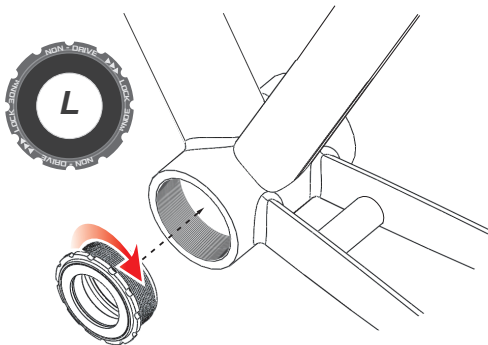

COLNAGO C-60

TRiPEAK Part NO.

EMA-C6030-ROCBBR

EMA-C6030-ROSBRR

Bearing Options :

- SB (Steel Bearing) / CB (Ceramic Bearing)
- Bearing Size : 30 x 42 x 7mm - (6806)

**Step 1
THREADED (TWIST-LOCK)
Non-DRIVE SIDE**

**Step 2
THREADED (TWIST-LOCK)
DRIVE SIDE**

**BB Shell
Integrated System**

INSTALLED-WIDTH