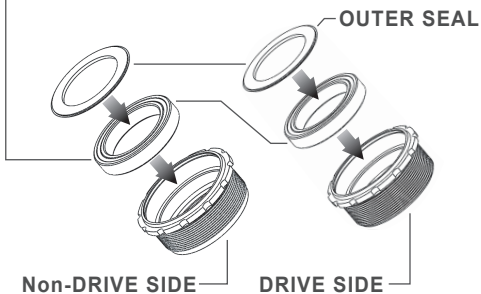

COLNAGO C-60

TRiPEAK Part NO.

EMA-C6030-ROCBBR

EMA-C6030-ROSBRR

Bearing Options :

- SB (Steel Bearing) / CB (Ceramic Bearing)
- Bearing Size : 30 x 42 x 7mm - (6806)

**Step 1
THREADED (TWIST-LOCK)
Non-DRIVE SIDE**

**Step 2
THREADED (TWIST-LOCK)
DRIVE SIDE**

**BB Shell
Integrated System**

INSTALLED-WIDTH