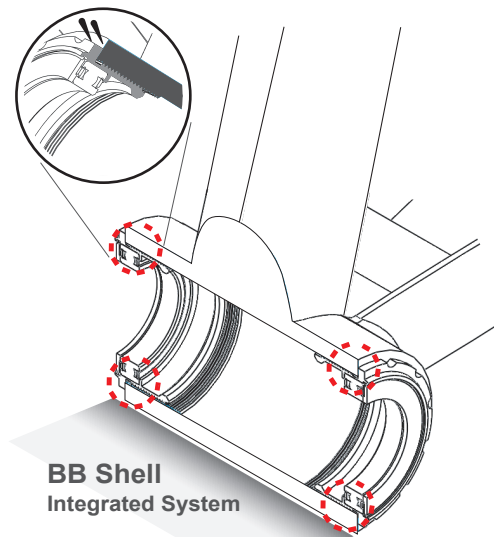

COLNAGO C-60

TRiPEAK Part NO.

EMA-C6030-ROCBBR

EMA-C6030-ROSBRR

Bearing Options :

- SB (Steel Bearing) / CB (Ceramic Bearing)
- Bearing Size : 30 x 42 x 7mm - (6806)

**Step 1
THREADED (TWIST-LOCK)
Non-DRIVE SIDE**

**Step 2
THREADED (TWIST-LOCK)
DRIVE SIDE**

**BB Shell
Integrated System**

INSTALLED-WIDTH