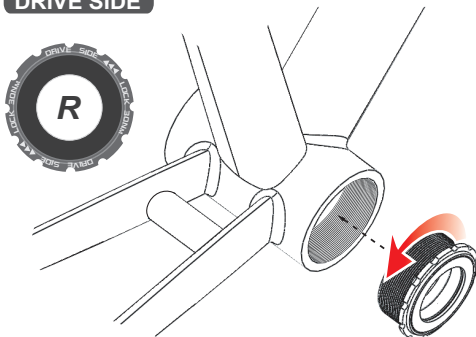

COLNAGO C-60

TRiPEAK Part NO.

EMA-C6030-ROCBBR

EMA-C6030-ROSBRR

Bearing Options :

- SB (Steel Bearing) / CB (Ceramic Bearing)
- Bearing Size : 30 x 42 x 7mm - (6806)

**Step 1
THREADED (TWIST-LOCK)
Non-DRIVE SIDE**

**Step 2
THREADED (TWIST-LOCK)
DRIVE SIDE**

**BB Shell
Integrated System**

INSTALLED-WIDTH